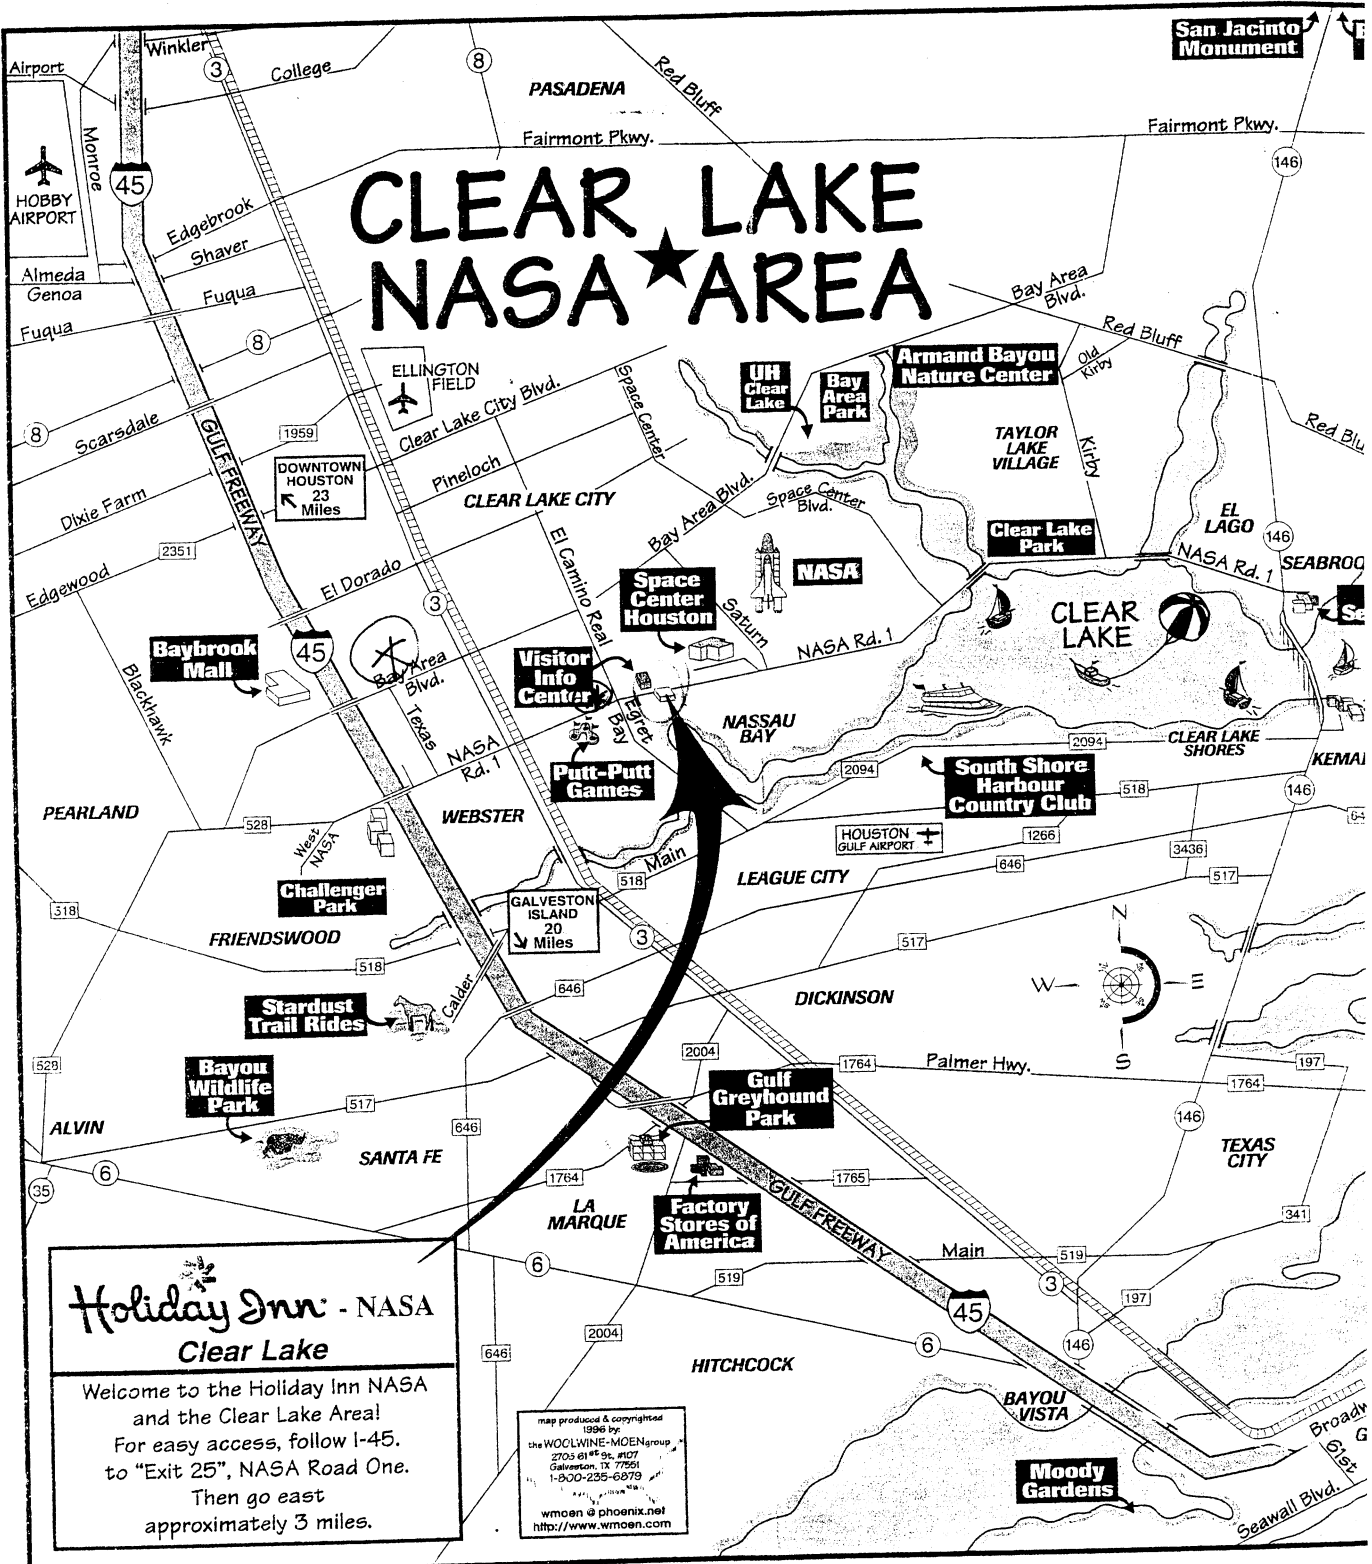

CLEAR LAKE NASA AREA

**Holiday Inn - NASA
Clear Lake**

Welcome to the Holiday Inn NASA
and the Clear Lake Area!
For easy access, follow I-45.
to "Exit 25", NASA Road One.
Then go east
approximately 3 miles.